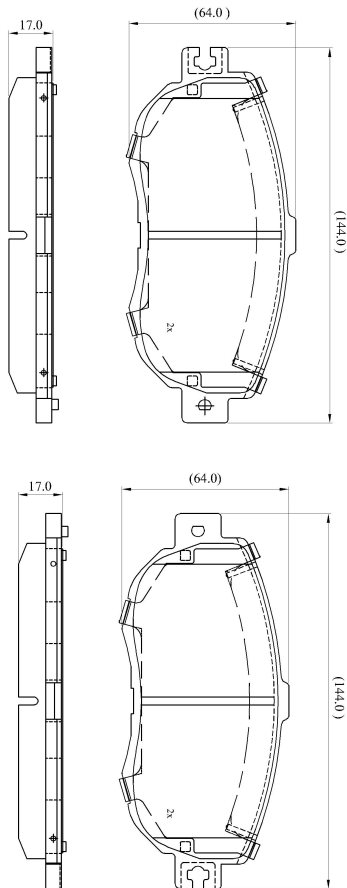

Make: TOYOTA

Model: Lexus

Part Number: ADB0764

Vehicle Manufacturing/Engine:

ADB0764

Specifications

| | | |
|-------------------------|---|-------------|
| Fitting Position | : | Front |
| Model Date | : | 08/92-01/96 |
| Or. Caliper | : | Sumitomo |
| WVA | : | 21788 |
| FMSI | : | |
| Length | : | 144 |
| Width | : | 64 |
| Thickness | : | 17 |