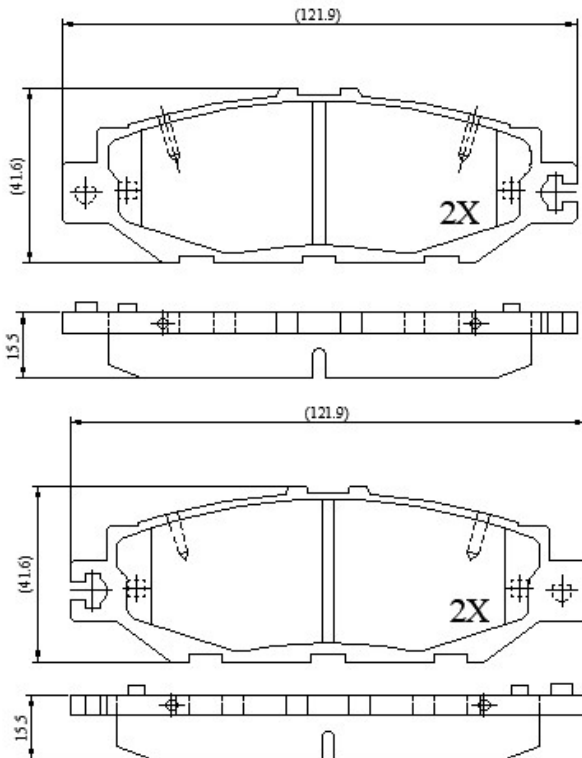

Make: TOYOTA

Model: Lexus

Part Number: ADB0788

Vehicle Manufacturing/Engine:

ADB0788

Specifications

Fitting Position	:	Rear
Model Date	:	08/92->

Or. Caliper	:	
WVA	:	21786
FMSI	:	
Length	:	121.9
Width	:	41
Thickness	:	15.5