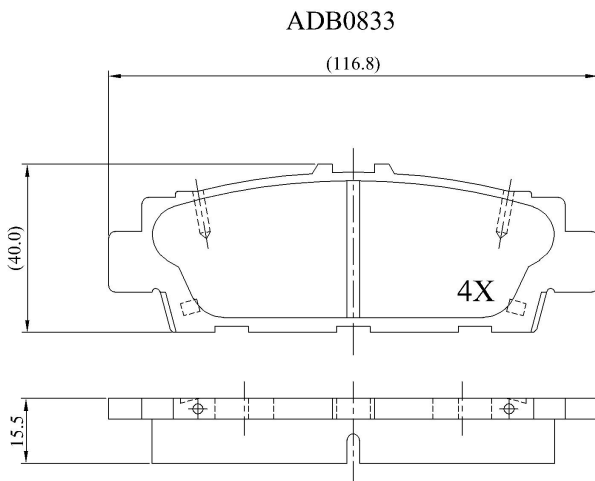

Make: TOYOTA

Model: Lexus

Part Number: ADB0833

Vehicle Manufacturing/Engine:

Specifications

Fitting Position	:	Rear
Model Date	:	08/02->
Or. Caliper	:	Akebono

WVA	:	21790
FMSI	:	
Length	:	116.8
Width	:	40
Thickness	:	15.5