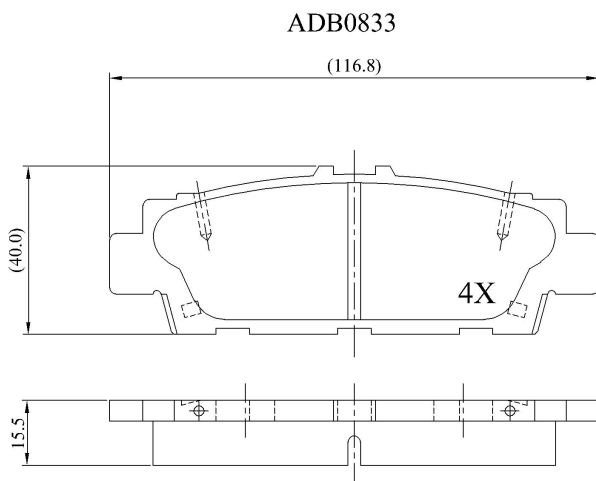

Make: TOYOTA

Model: Lexus

Part Number: ADB0833

Vehicle Manufacturing/Engine:

Specifications

Fitting Position	:	Rear
Model Date	:	01/89-08/92
Or. Caliper	:	Sumitomo

WVA	:	21790
FMSI	:	
Length	:	116.8
Width	:	40
Thickness	:	15.5