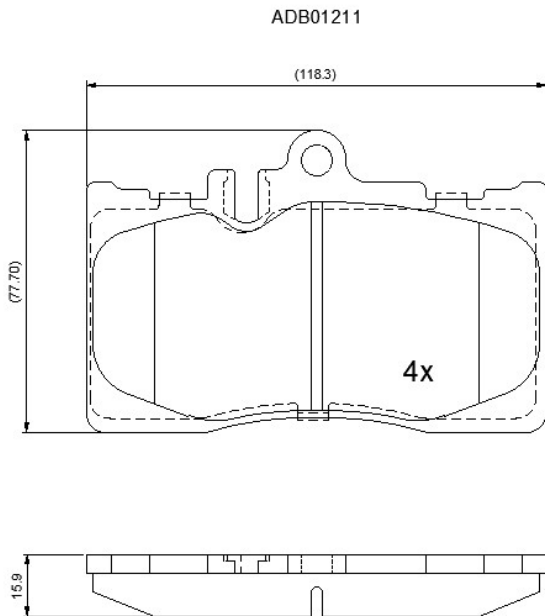

Make: TOYOTA

Model: Lexus

Part Number: ADB01211

Vehicle Manufacturing/Engine:

Specifications

Fitting Position

:

Front

Model Date	:	00/06->
Or. Caliper	:	
WVA	:	23331
FMSI	:	
Length	:	118.3
Width	:	77.7
Thickness	:	15.9