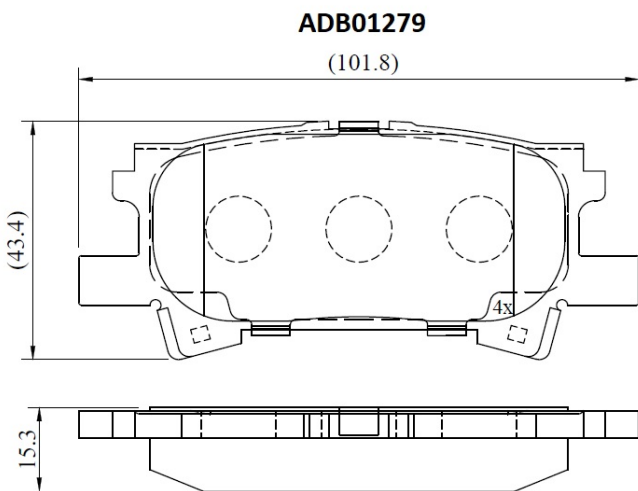

Make: TOYOTA

Model: Lexus

Part Number: ADB01279

Vehicle Manufacturing/Engine:

Specifications

Fitting Position	:	Rear
Model Date	:	05/03->

Or. Caliper	:	Akebono
WVA	:	23967
FMSI	:	
Length	:	101.8
Width	:	43.4
Thickness	:	15.3