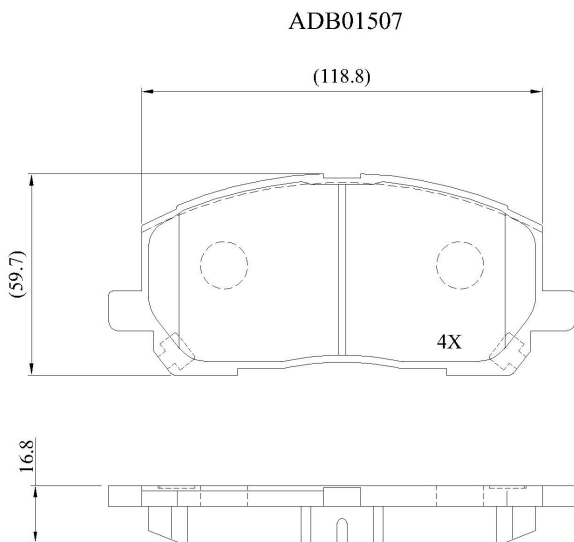

Make: TOYOTA

Model: Lexus

Part Number: ADB01507

Vehicle Manufacturing/Engine:

Specifications

Fitting Position	:	Front
Model Date	:	08/97-05/03

Or. Caliper	:	Akebono
WVA	:	23703
FMSI	:	
Length	:	138.7
Width	:	59.7
Thickness	:	16.8