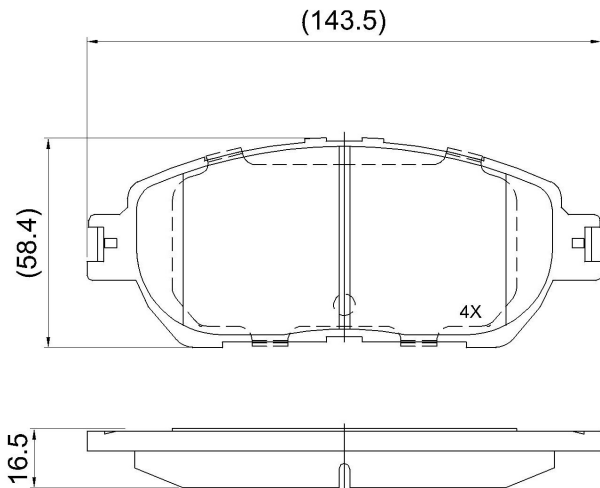

Make: TOYOTA

Model: Lexus

Part Number: ADB01516

Vehicle Manufacturing/Engine:

ADB01516

Specifications

Fitting Position	:	Front
Model Date	:	01/98->

Or. Caliper	:	Akebono
WVA	:	23855
FMSI	:	
Length	:	143.4
Width	:	58.41
Thickness	:	16.5