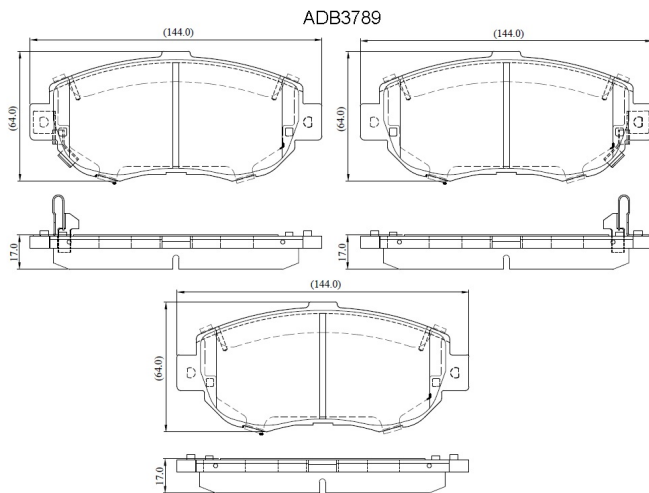

Make: TOYOTA

Model: Lexus

Part Number: ADB3789

Vehicle Manufacturing/Engine:

Specifications

Fitting Position	:	Front
Model Date	:	10/00->
Or. Caliper	:	Sumitomo

WVA	:	
FMSI	:	
Length	:	144
Width	:	64
Thickness	:	17