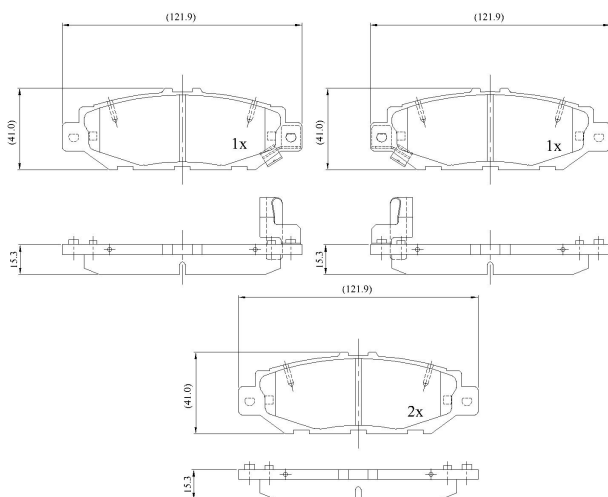

Make: TOYOTA

Model: Lexus

Part Number: ADB3835

Vehicle Manufacturing/Engine:

ADB3835

Specifications

Fitting Position	:	Rear
Model Date	:	01/93->
Or. Caliper	:	Akebono

WVA	:	
FMSI	:	
Length	:	121.9
Width	:	41
Thickness	:	15.5