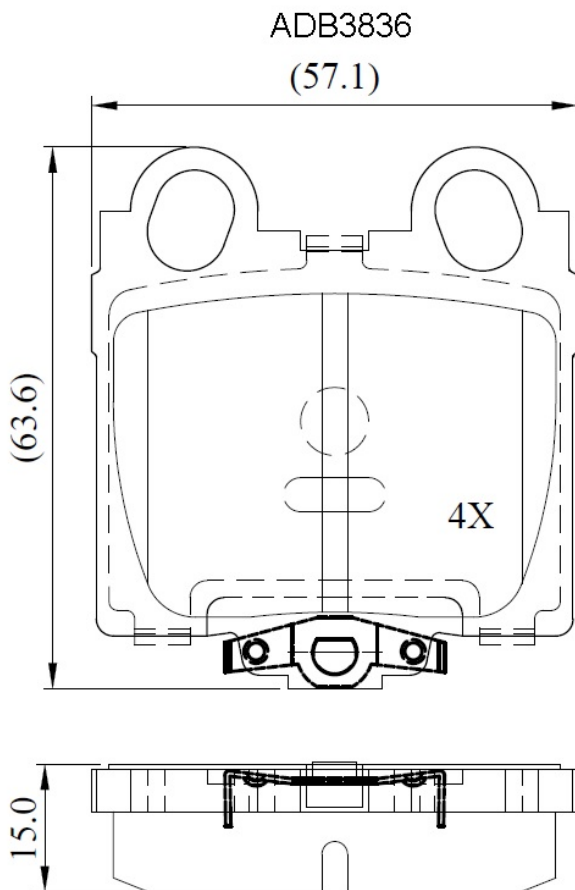

Make: TOYOTA

Model: Lexus

Part Number: ADB3836

Vehicle Manufacturing/Engine:

Specifications

Fitting Position	:	Rear
Model Date	:	09/97->
Or. Caliper	:	Akebono
WVA	:	
FMSI	:	
Length	:	57
Width	:	63.6
Thickness	:	15