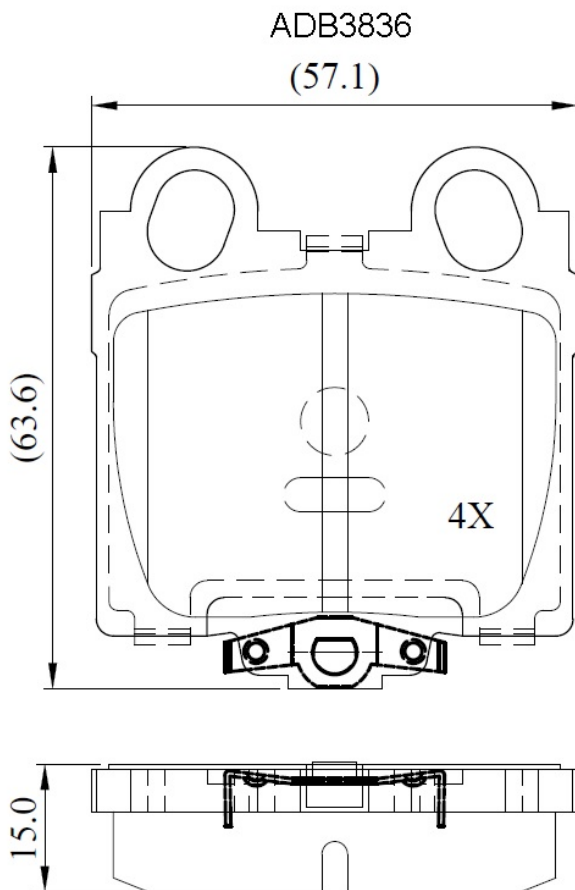

Make: TOYOTA

Model: Lexus

Part Number: ADB3836

Vehicle Manufacturing/Engine:

Specifications

Fitting Position	:	Rear
Model Date	:	03/99->
Or. Caliper	:	Akebono
WVA	:	
FMSI	:	
Length	:	57
Width	:	63.6
Thickness	:	15