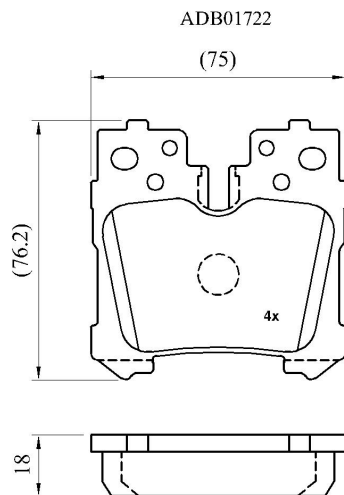

Make: TOYOTA

Model: LS460

Part Number: ADB01722

Vehicle Manufacturing/Engine:

Specifications

Fitting Position	:	Rear
Model Date	:	01/07-01/10
Or. Caliper	:	Advics

WVA	:	24244
FMSI	:	
Length	:	74.8
Width	:	76.2
Thickness	:	18