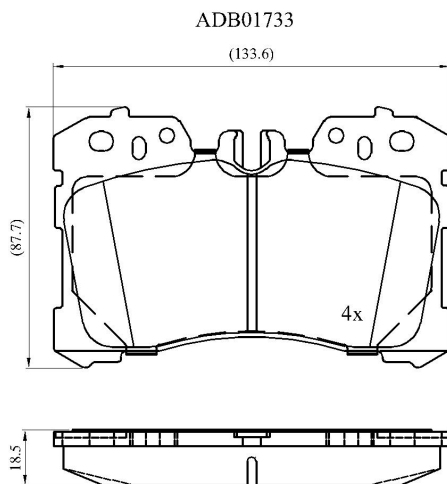

Make: TOYOTA

Model: LS460

Part Number: ADB01733

Vehicle Manufacturing/Engine:

Specifications

Fitting Position	:	Front
Model Date	:	01/07-01/10
Or. Caliper	:	Advics

WVA	:	24245
FMSI	:	
Length	:	133.6
Width	:	88.2
Thickness	:	18.3