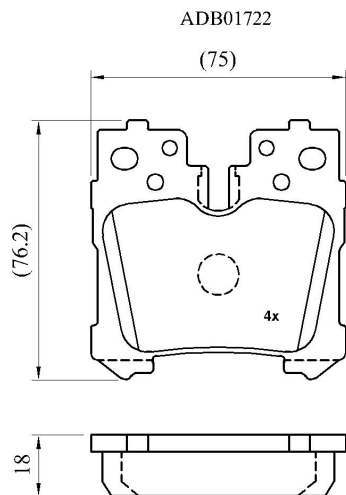

Make: TOYOTA

Model: LS600h

Part Number: ADB01722

Vehicle Manufacturing/Engine:

Specifications

Fitting Position	:	Rear
Model Date	:	10/07->
Or. Caliper	:	Advics

WVA	:	24244
FMSI	:	
Length	:	74.8
Width	:	76.2
Thickness	:	18