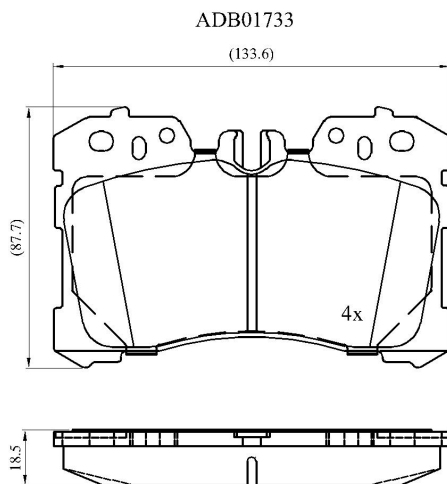

Make: TOYOTA

Model: LS600h

Part Number: ADB01733

Vehicle Manufacturing/Engine:

Specifications

Fitting Position	:	Front
Model Date	:	10/07->
Or. Caliper	:	Advics

WVA	:	24245
FMSI	:	
Length	:	133.6
Width	:	88.2
Thickness	:	18.3