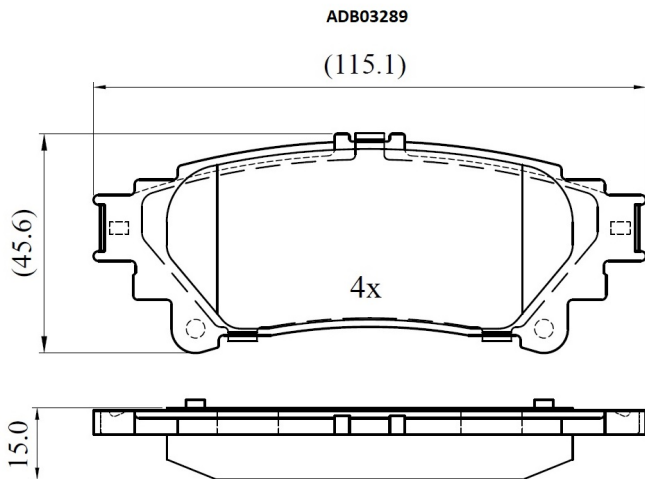

Make: TOYOTA

Model: MIRAI

Part Number: ADB03289

Vehicle Manufacturing/Engine:

Specifications

Fitting Position	:	Rear
Model Date	:	2014-2020
Or. Caliper	:	

WVA	:	24918
FMSI	:	
Length	:	115.1
Width	:	45.6
Thickness	:	15