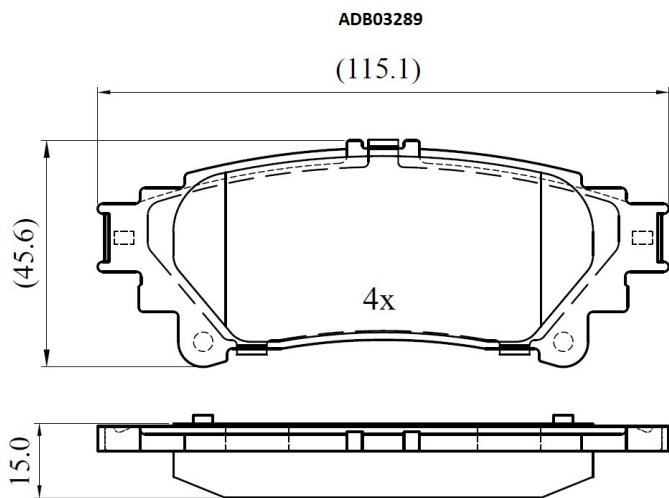

Make: TOYOTA

Model: MIRAI

Part Number: ADB03289

Vehicle Manufacturing/Engine:

Specifications

Fitting Position : Rear
Model Date : 2014-2020
Or. Caliper :
WVA : 24918
FMSI :
Length : 115.1
Width : 45.6
Thickness : 15