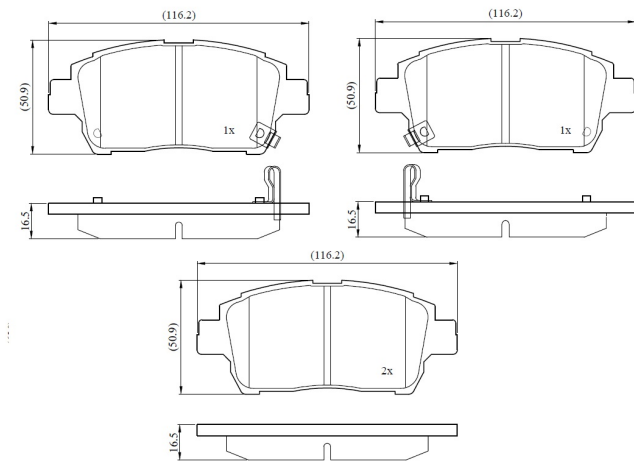

Make: TOYOTA

Model: Prius Hybrid

Part Number: ADB33363

Vehicle Manufacturing/Engine:

ADB33363

Specifications

Fitting Position	:	Front
Model Date	:	01-Sep
Or. Caliper	:	

WVA	:	
FMSI	:	7695-D822
Length	:	114.8
Width	:	50.9
Thickness	:	16.5