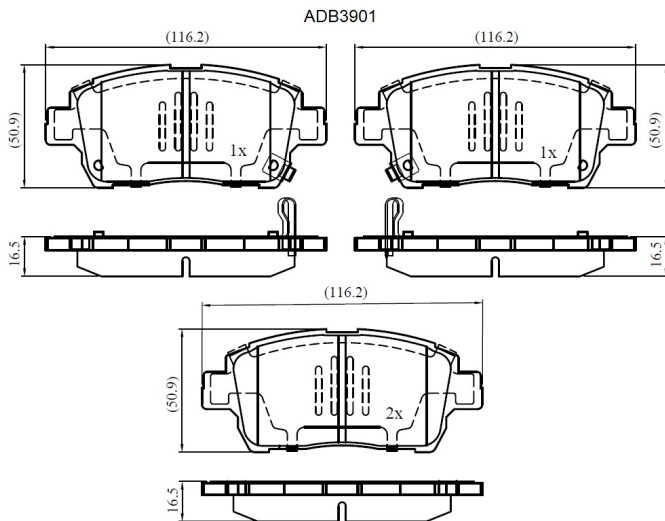

Make: TOYOTA

Model: Prius

Part Number: ADB3901

Vehicle Manufacturing/Engine:

Specifications

Fitting Position	:	Front
Model Date	:	12/00-->
Or. Caliper	:	Akebono

WVA	:	23510
FMSI	:	
Length	:	116.2
Width	:	50.9
Thickness	:	16.5