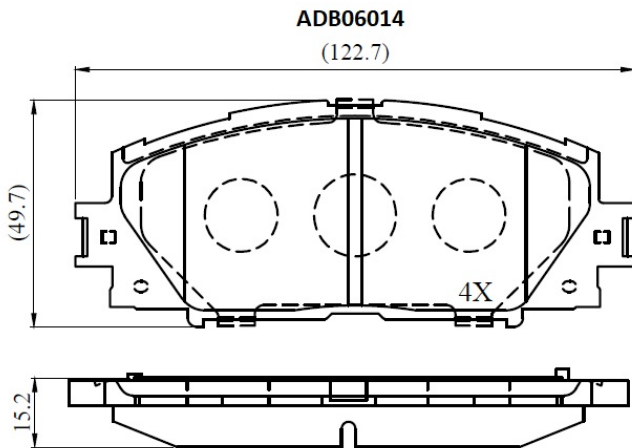

Make: TOYOTA

Model: Prius

Part Number: ADB06014

Vehicle Manufacturing/Engine:

Specifications

Fitting Position	:	Front
Model Date	:	09->
Or. Caliper	:	
WVA	:	

FMSI	:	
Length	:	122.7
Width	:	49.7
Thickness	:	15.2