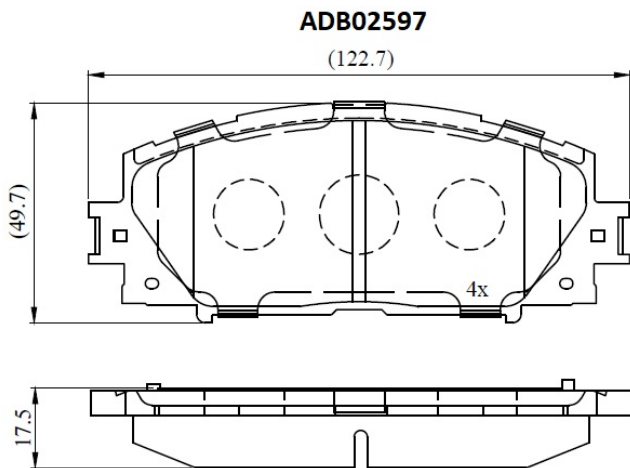

Make: TOYOTA

Model: Prius

Part Number: ADB02597

Vehicle Manufacturing/Engine:

Specifications

Fitting Position	:	Front
Model Date	:	10-Dec
Or. Caliper	:	
WVA	:	

FMSI	:	D1184
Length	:	122.7
Width	:	49.7
Thickness	:	17.5