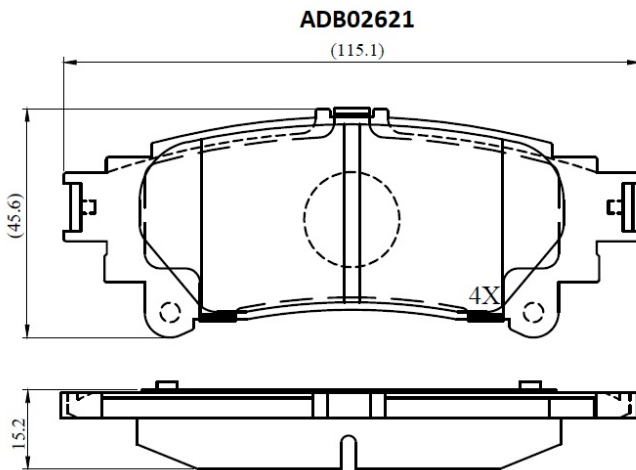

Make: TOYOTA

Model: Prius

Part Number: ADB02621

Vehicle Manufacturing/Engine:

Specifications

Fitting Position	:	Rear
Model Date	:	12-
Or. Caliper	:	
WVA	:	

FMSI	:	D1391
Length	:	115
Width	:	45.6
Thickness	:	15.2