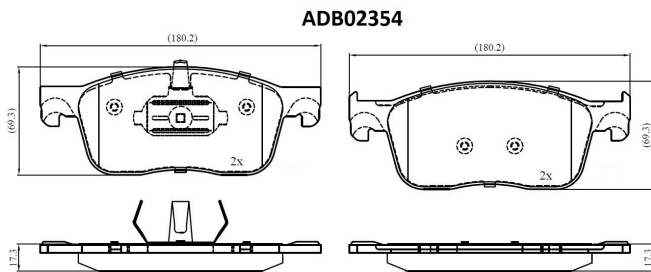

Make: TOYOTA

Model: PROACE Bus (MDZ_)

Part Number: ADB02354

Vehicle Manufacturing/Engine:

Specifications

Fitting Position	:	Front
Model Date	:	2016-
Or. Caliper	:	
WVA	:	22593
FMSI	:	
Length	:	180.2
Width	:	69.4

Thickness

:

17.3