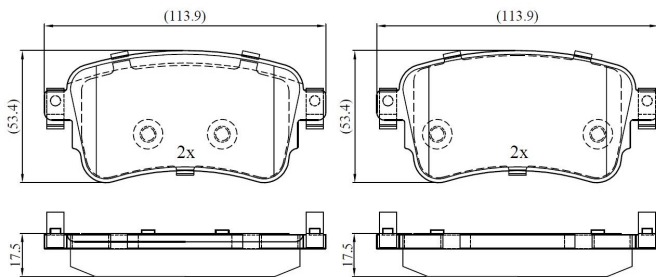

Make: TOYOTA

Model: PROACE Platform/Chassis

Part Number: ADB02351

Vehicle Manufacturing/Engine:

ADB02351

Specifications

Fitting Position	:	Rear
Model Date	:	2016-
Or. Caliper	:	
WVA	:	22588
FMSI	:	

Length	:	114
Width	:	53.3
Thickness	:	17.4