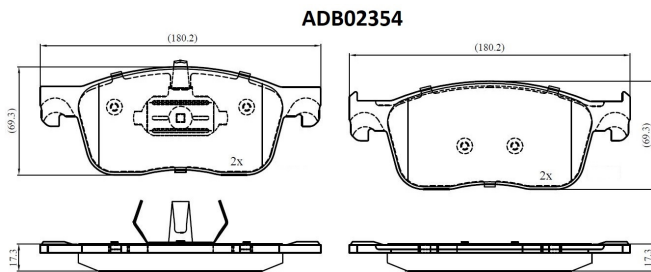

Make: TOYOTA

Model: PROACE Platform/Chassis

Part Number: ADB02354

Vehicle Manufacturing/Engine:

Specifications

Fitting Position	:	Front
Model Date	:	2016-
Or. Caliper	:	
WVA	:	22593
FMSI	:	
Length	:	180.2
Width	:	69.4

Thickness

:

17.3