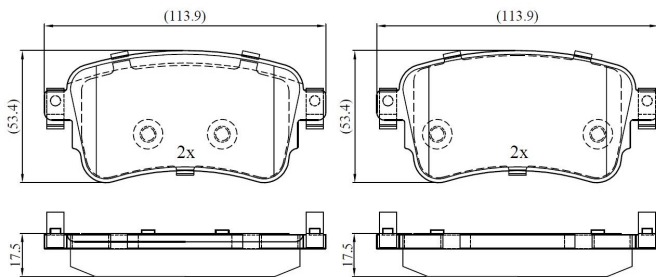

Make: TOYOTA

Model: PROACE VERSO Bus

Part Number: ADB02351

Vehicle Manufacturing/Engine:

ADB02351

Specifications

Fitting Position	:	Rear
Model Date	:	2016-
Or. Caliper	:	
WVA	:	22588
FMSI	:	

Length	:	114
Width	:	53.3
Thickness	:	17.4