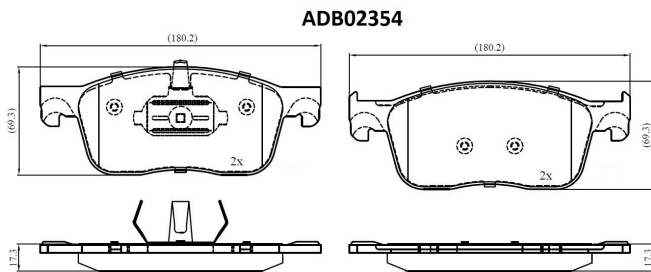

Make: TOYOTA

Model: PROACE VERSO Bus

Part Number: ADB02354

Vehicle Manufacturing/Engine:

Specifications

Fitting Position	:	Front
Model Date	:	2016-
Or. Caliper	:	
WVA	:	22593
FMSI	:	
Length	:	180.2
Width	:	69.4

Thickness

:

17.3