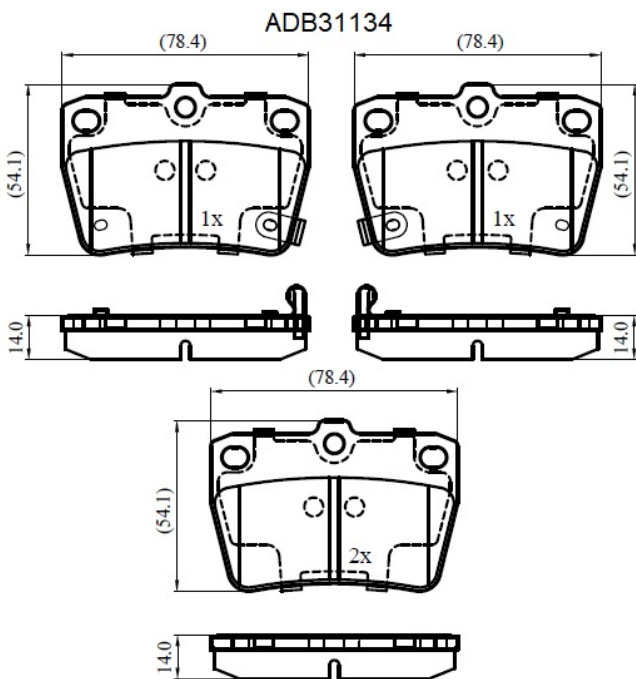

Make: TOYOTA

Model: RAV 4 (08/00->)

Part Number: ADB31134

Vehicle Manufacturing/Engine:

Specifications

Fitting Position	:	Rear
Model Date	:	08/00-->
Or. Caliper	:	Akebono
WVA	:	23656
FMSI	:	
Length	:	78.4
Width	:	54.1
Thickness	:	14