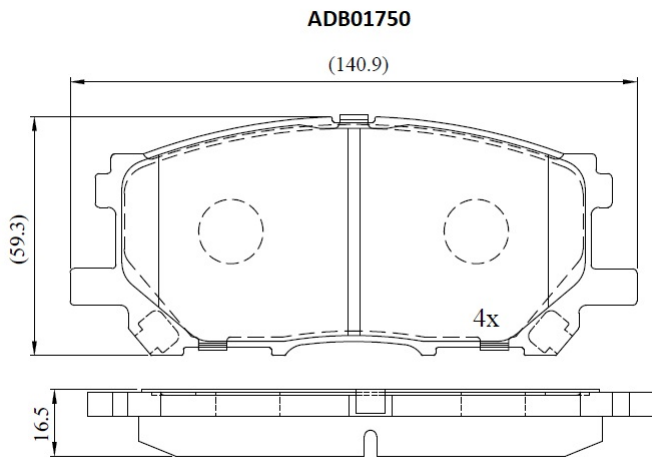

Make: TOYOTA

Model: RX 400h, RX 400h FWD

Part Number: ADB01750

Vehicle Manufacturing/Engine:

Specifications

Fitting Position	:	Front
Model Date	:	09/04->
Or. Caliper	:	Sumitomo

WVA	:	2,37,34,23,989
FMSI	:	
Length	:	140.9
Width	:	59.3
Thickness	:	16.5