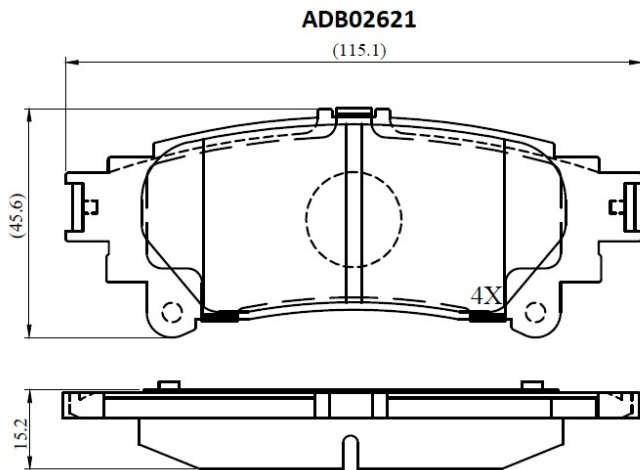

Make: TOYOTA

Model: SIENNA

Part Number: ADB02621

Vehicle Manufacturing/Engine:

Specifications

Fitting Position	:	Rear
Model Date	:	Nov-13
Or. Caliper	:	
WVA	:	

FMSI	:	D1391
Length	:	115
Width	:	45.6
Thickness	:	15.2