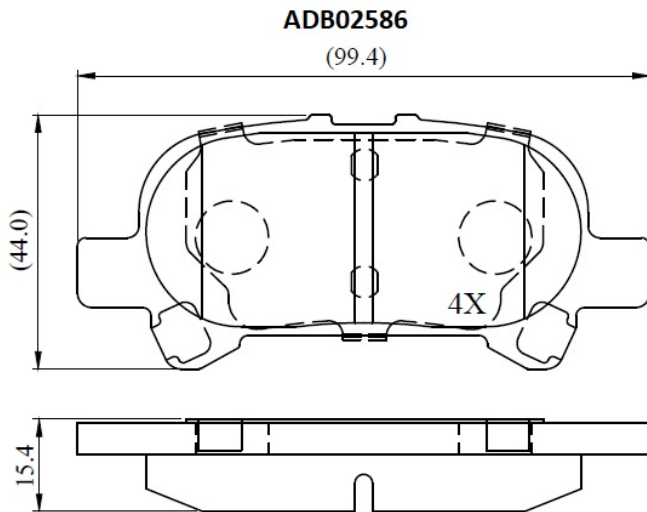

Make: TOYOTA

Model: Solara

Part Number: ADB02586

Vehicle Manufacturing/Engine:

Specifications

Fitting Position	:	Rear
Model Date	:	01-Aug
Or. Caliper	:	

WVA	:	
FMSI	:	D828
Length	:	99.4
Width	:	44
Thickness	:	15.4