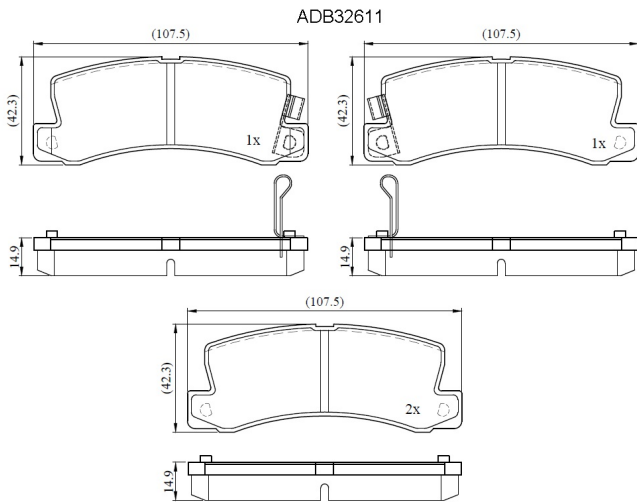

Make: TOYOTA

Model: Solara

Part Number: ADB32611

Vehicle Manufacturing/Engine:

Specifications

Fitting Position	:	Rear
Model Date	:	99-00
Or. Caliper	:	

WVA	:	
FMSI	:	D325
Length	:	107.5
Width	:	42.5
Thickness	:	14.9