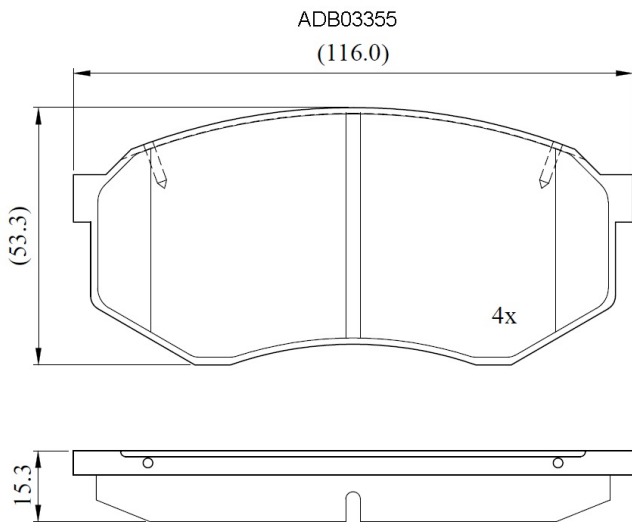

Make: TOYOTA

Model: TRUCK Pickup 3/4 Ton

Part Number: ADB03355

Vehicle Manufacturing/Engine:

Specifications

Fitting Position	:	Front
Model Date	:	89-
Or. Caliper	:	

WVA	:	
FMSI	:	7320-D433
Length	:	116
Width	:	53.3
Thickness	:	15.3