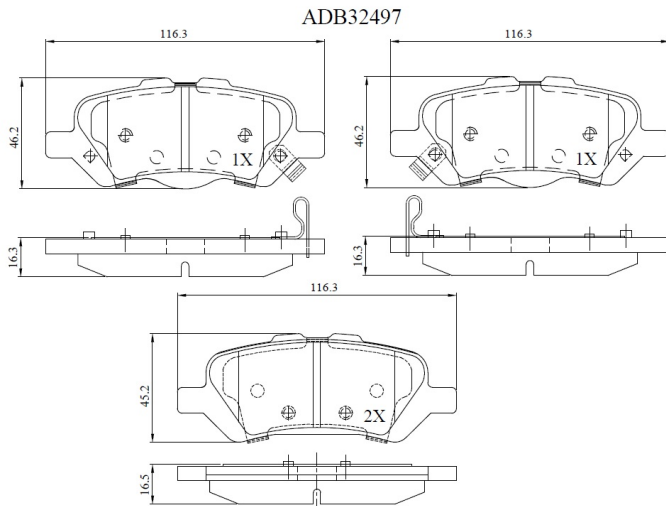

Make: TOYOTA

Model: Venza

Part Number: ADB32497

Vehicle Manufacturing/Engine:

Specifications

Fitting Position	:	Rear
Model Date	:	2009-2013
Or. Caliper	:	

WVA	:	
FMSI	:	D1402
Length	:	116.3
Width	:	46.2/45.2
Thickness	:	16.3/16.5