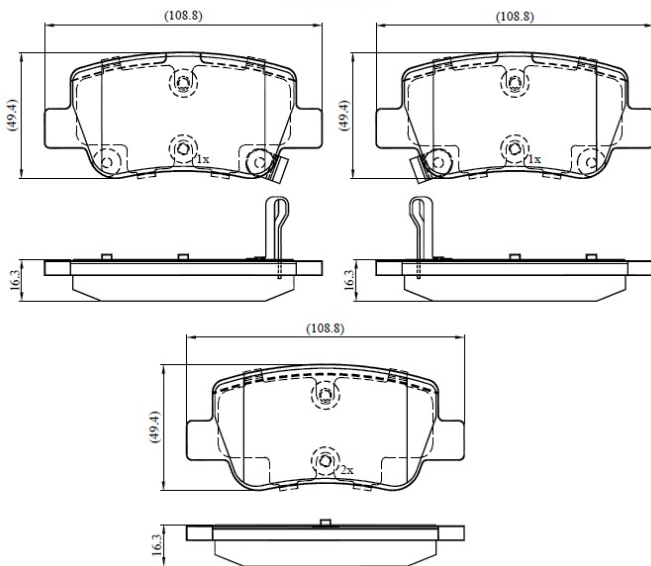

Make: TOYOTA

Model: Verso

Part Number: ADB32026

Vehicle Manufacturing/Engine:

ADB32026

Specifications

Fitting Position	:	Rear
Model Date	:	04/09-

Or. Caliper	:	Bosch
WVA	:	24885, 24886,24887
FMSI	:	
Length	:	108.8
Width	:	49.4
Thickness	:	16.3