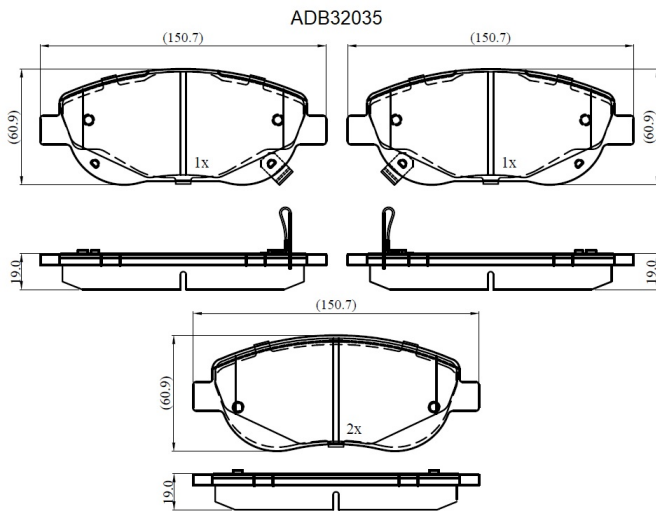

Make: TOYOTA

Model: Verso

Part Number: ADB32035

Vehicle Manufacturing/Engine:

Specifications

| | | |
|-------------------------|---|--------|
| Fitting Position | : | Front |
| Model Date | : | 04/09- |
| Or. Caliper | : | Bosch |

| | | |
|------------------|---|---------------------|
| WVA | : | 24946, 24947, 24948 |
| FMSI | : | |
| Length | : | 150.9 |
| Width | : | 61.1 |
| Thickness | : | 18.5 |