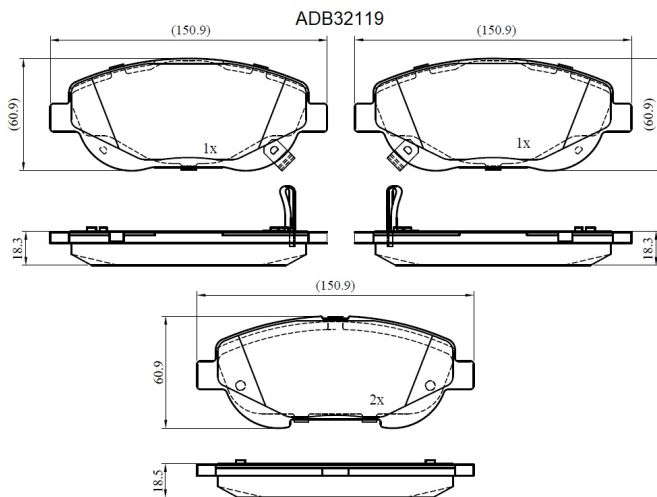

Make: TOYOTA

Model: Verso

Part Number: ADB32119

Vehicle Manufacturing/Engine:

Specifications

Fitting Position	:	Front
Model Date	:	04/09-
Or. Caliper	:	BOSCH

WVA	:	24946
FMSI	:	
Length	:	150.9
Width	:	61.1
Thickness	:	18.5