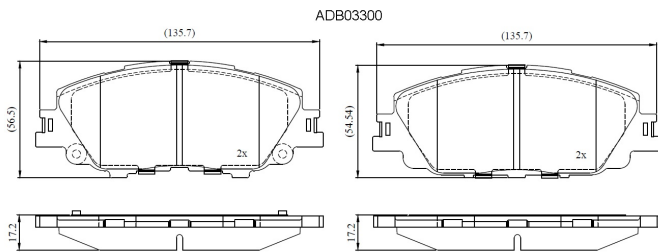

Make: TOYOTA

Model: YARIS CROSS

Part Number: ADB03300

Vehicle Manufacturing/Engine:

Specifications

Fitting Position	:	Front
Model Date	:	2020-
Or. Caliper	:	
WVA	:	2,62,17,26,218
FMSI	:	
Length	:	139.6
Width	:	56.5

Thickness : 16.6