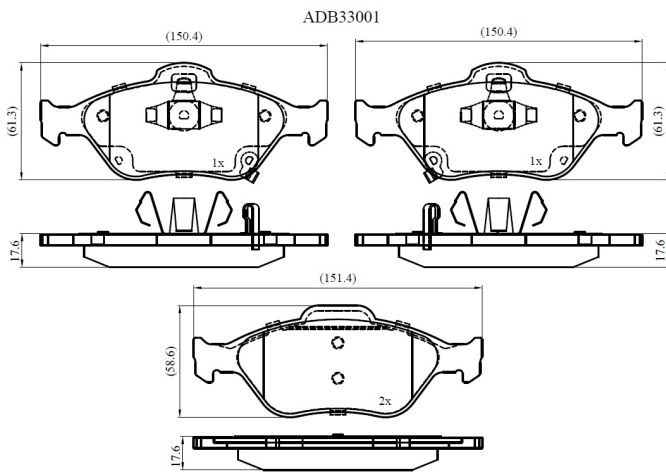

Make: TOYOTA

Model: YARIS Hatchback Van

Part Number: ADB33001

Vehicle Manufacturing/Engine:

Specifications

Fitting Position	:	Front
Model Date	:	2012-
Or. Caliper	:	
WVA	:	24022

FMSI	:
Length	:
Width	:
Thickness	: