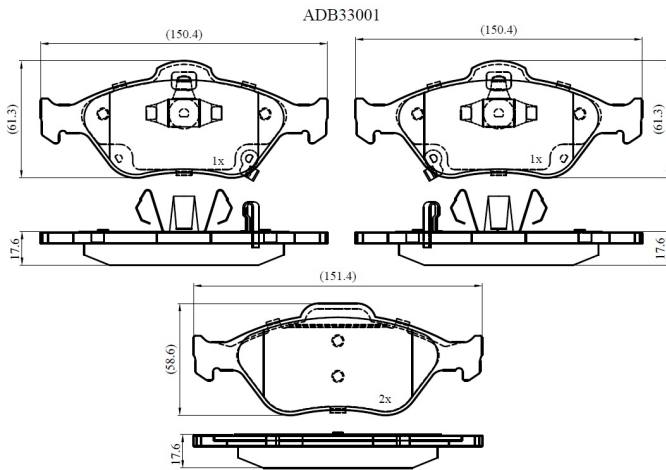

Make: TOYOTA

Model: YARIS Hatchback Van

Part Number: ADB33001

Vehicle Manufacturing/Engine:

Specifications

Fitting Position	:	Front
Model Date	:	2014-
Or. Caliper	:	
WVA	:	24022

FMSI	:
Length	:
Width	:
Thickness	: