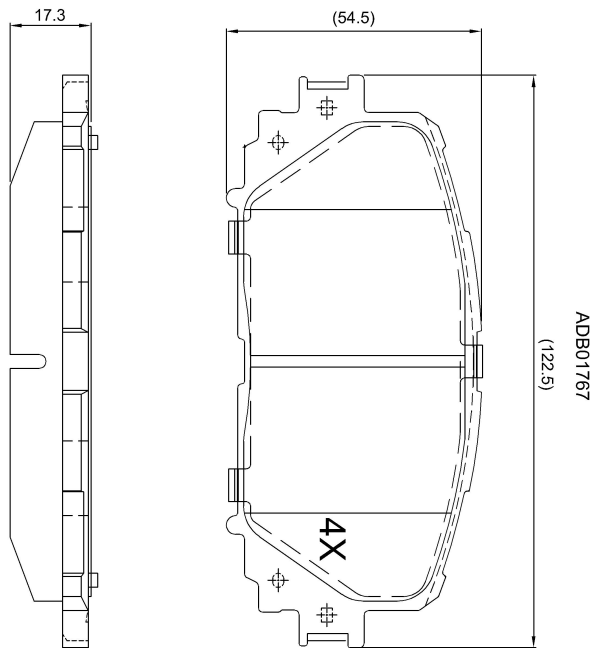

Make: TOYOTA

Model: Yaris

Part Number: ADB01767

Vehicle Manufacturing/Engine:

Specifications

| | | |
|-------------------------|---|---------|
| Fitting Position | : | Front |
| Model Date | : | 01/06-> |
| Or. Caliper | : | |
| WVA | : | 24708 |
| FMSI | : | |
| Length | : | 122.5 |
| Width | : | 54.5 |
| Thickness | : | 17.3 |