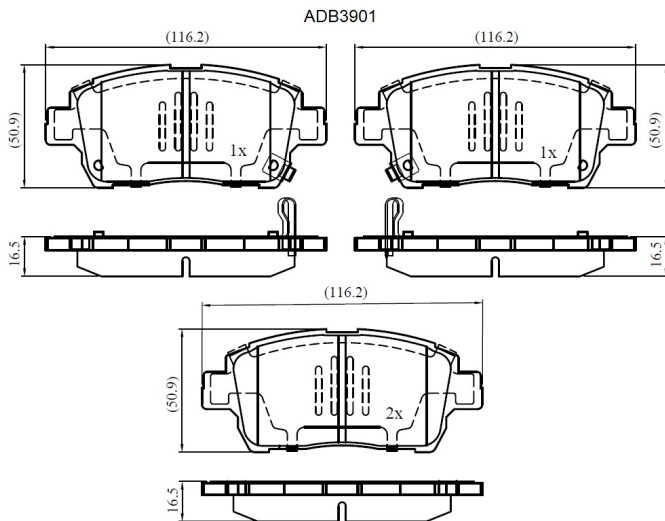

Make: TOYOTA

Model: Yaris

Part Number: ADB3901

Vehicle Manufacturing/Engine:

Specifications

| | | |
|-------------------------|---|----------|
| Fitting Position | : | Front |
| Model Date | : | 01/99--> |
| Or. Caliper | : | Akebono |

| | | |
|------------------|---|-------|
| WVA | : | 23510 |
| FMSI | : | |
| Length | : | 116.2 |
| Width | : | 50.9 |
| Thickness | : | 16.5 |