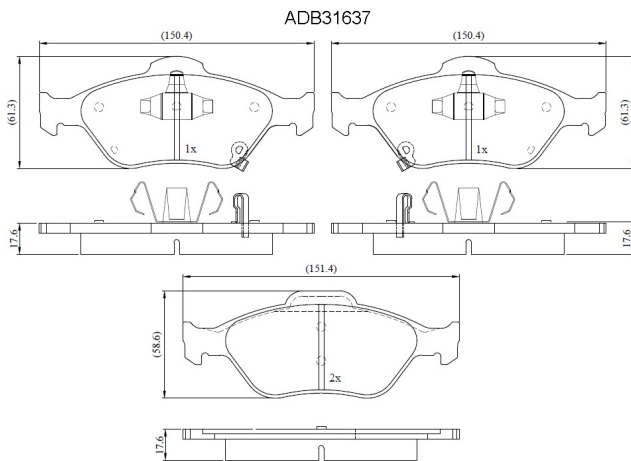

Make: TOYOTA

Model: Yaris

Part Number: ADB31637

Vehicle Manufacturing/Engine:

Specifications

Fitting Position	:	Front
Model Date	:	01/06-->
Or. Caliper	:	Lucas
WVA	:	24022

FMSI	:	
Length	:	151.3/150.2
Width	:	58.5/61.2
Thickness	:	17.6