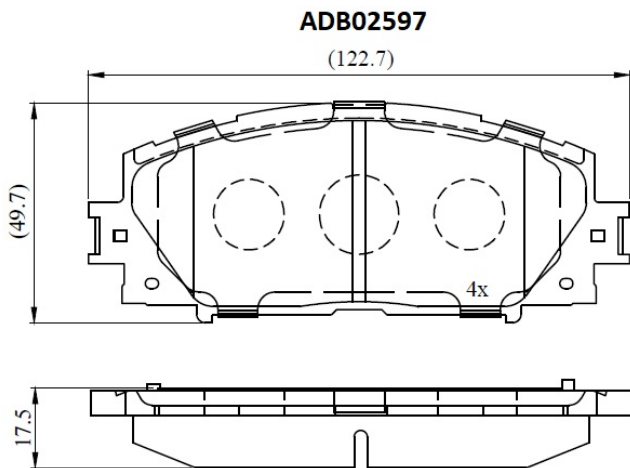

Make: TOYOTA

Model: Yaris

Part Number: ADB02597

Vehicle Manufacturing/Engine:

Specifications

Fitting Position	:	Front
Model Date	:	Jul-13
Or. Caliper	:	
WVA	:	

FMSI	:	D1184
Length	:	122.7
Width	:	49.7
Thickness	:	17.5