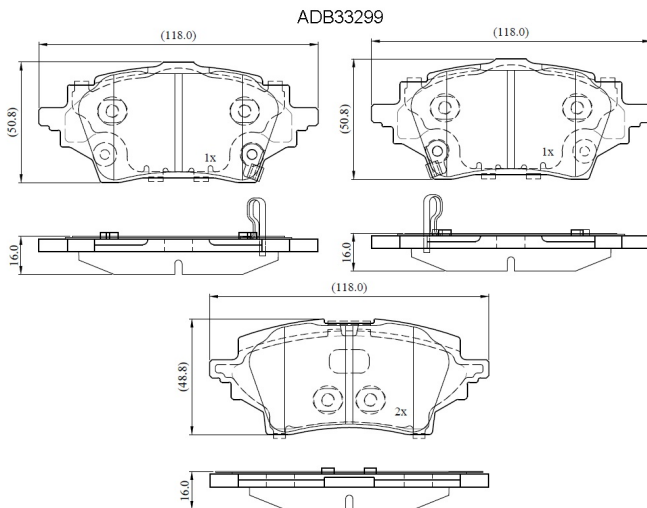

Make: TOYOTA

Model: Yaris

Part Number: ADB33299

Vehicle Manufacturing/Engine:

Specifications

Fitting Position	:	Rear
Model Date	:	2020-
Or. Caliper	:	

WVA	:	26,15,32,61,54,26,155
FMSI	:	
Length	:	118
Width	:	50.8
Thickness	:	15