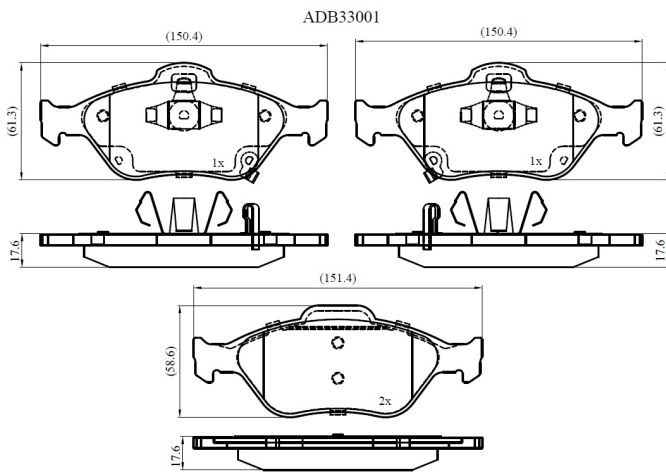

Make: TOYOTA

Model: YARIS/VITZ

Part Number: ADB33001

Vehicle Manufacturing/Engine:

Specifications

| | | |
|-------------------------|---|-------|
| Fitting Position | : | Front |
| Model Date | : | 2018- |
| Or. Caliper | : | |
| WVA | : | 24022 |

| | |
|------------------|---|
| FMSI | : |
| Length | : |
| Width | : |
| Thickness | : |