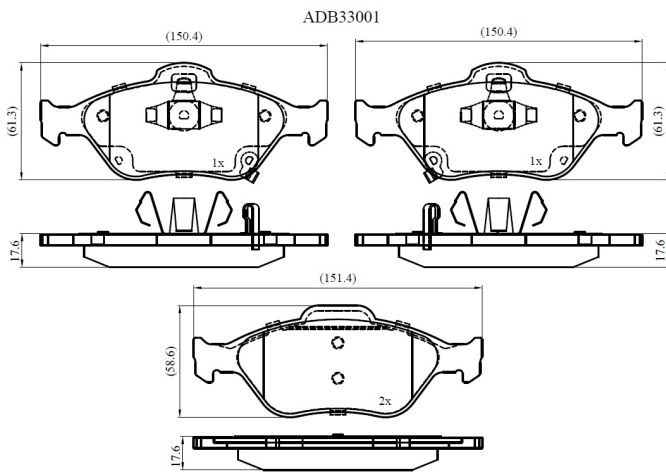

Make: TOYOTA

Model: YARIS/VITZ

Part Number: ADB33001

Vehicle Manufacturing/Engine:

Specifications

Fitting Position	:	Front
Model Date	:	2011-
Or. Caliper	:	
WVA	:	24022

FMSI	:
Length	:
Width	:
Thickness	: