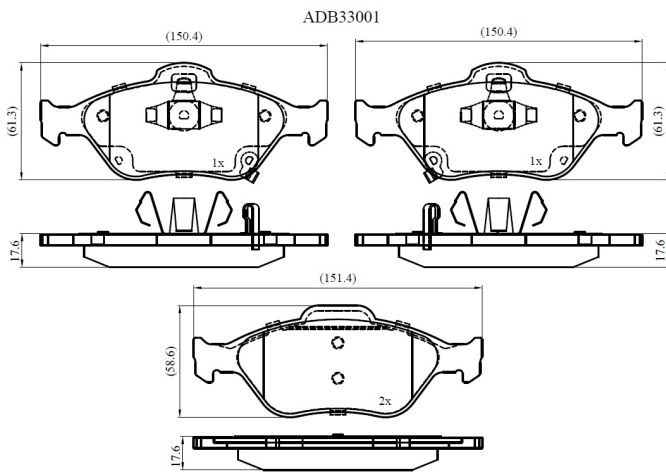

Make: TOYOTA

Model: YARIS/VITZ

Part Number: ADB33001

Vehicle Manufacturing/Engine:

Specifications

Fitting Position	:	Front
Model Date	:	2007-2010
Or. Caliper	:	
WVA	:	24022

FMSI	:
Length	:
Width	:
Thickness	: