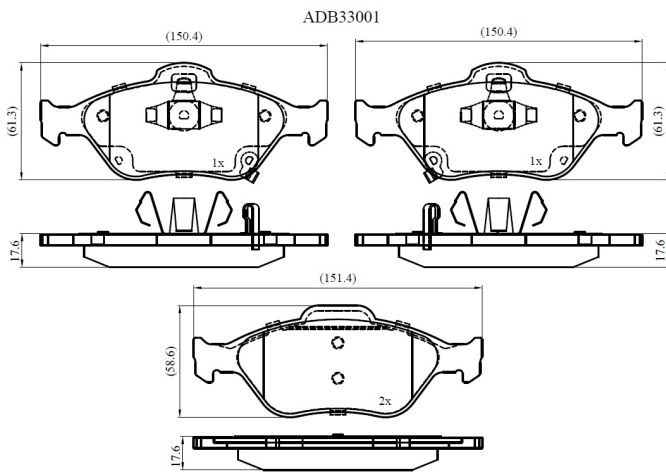

Make: TOYOTA

Model: YARIS/VITZ

Part Number: ADB33001

Vehicle Manufacturing/Engine:

Specifications

Fitting Position	:	Front
Model Date	:	2005-2012
Or. Caliper	:	
WVA	:	24022

FMSI	:
Length	:
Width	:
Thickness	: