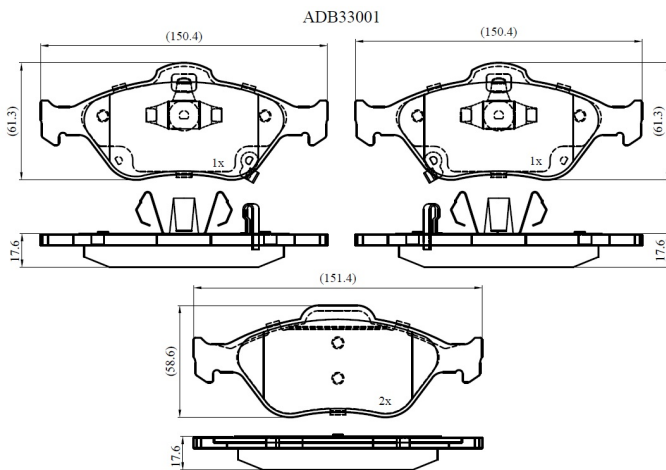

Make: TOYOTA

Model: YARIS/VITZ

Part Number: ADB33001

Vehicle Manufacturing/Engine:

Specifications

Fitting Position	:	Front
Model Date	:	2005-2014
Or. Caliper	:	
WVA	:	24022

FMSI	:
Length	:
Width	:
Thickness	: